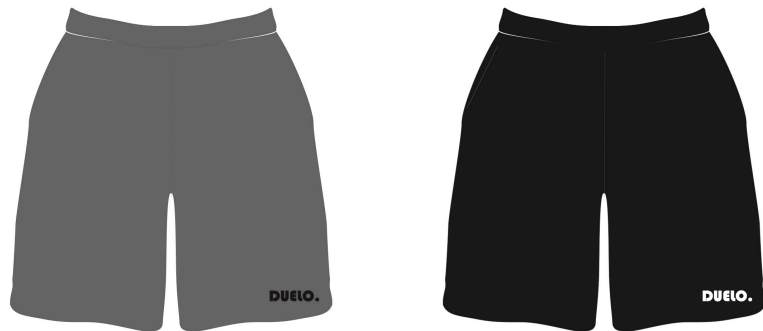

Price:¥3,000+tax
Color:BLK
Size:S/M/L/XL
Material:Polyester100%

No.22006

【Big silhouette T-Shirts】

Price:¥3,500+tax

Color:WHT/BLK

Size:S/M/L/XL

Material:Cotton100%

No.22008

【Tino Easy Pants】

Price:¥5,500+tax

Color:BLK

Size:S/M/L/XL

Material:Polyester65% Cotton35%

No.22007
[Open Collar Shirts]

Price:¥4,800+tax

Color:WHT/BLK

Size:S/M/L/XL

Material:100%

No.22009
[Swim Shorts]

Price:¥4,500+tax

Color:GRY/BLK

Size:S/M/L/XL

Material:100%